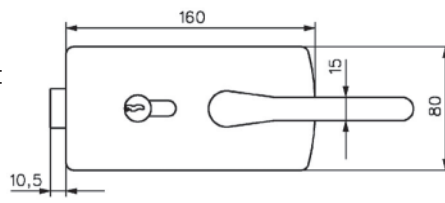

Références / References

Chromé brillant
Bright chromium

Chromé mat
Matt chromium

Doré
Gold plated

Serrure de milieu bec de cane et boutons de manoeuvre
Latch lock with pair of knobs

4311.30.0

4311.31.0

4311.40.0

4312