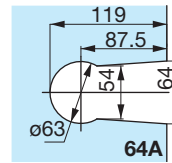

4314

Références / References

Serrure de milieu à cylindre, rouleau et boutons fixes
Lock with euro profile cylinder, roller bolt and fixed knobs