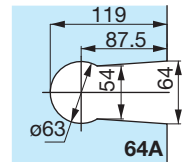

4311

Références / References

Chromé brillant
Bright chromium

Chromé mat
Matt chromium

Doré
Gold plated

Serrure de milieu bec de cane et boutons de manoeuvre
Latch lock with pair of knobs

4311.30.0

4311.31.0

4311.40.0

4312

Références / References

Chromé brillant
Bright chromium

Chromé mat
Matt chromium

Serrure de milieu à cylindre avec une seule béquille intérieure
Lock with euro profile cylinder and lever handle inside only

4312.30.0

4312.31.0