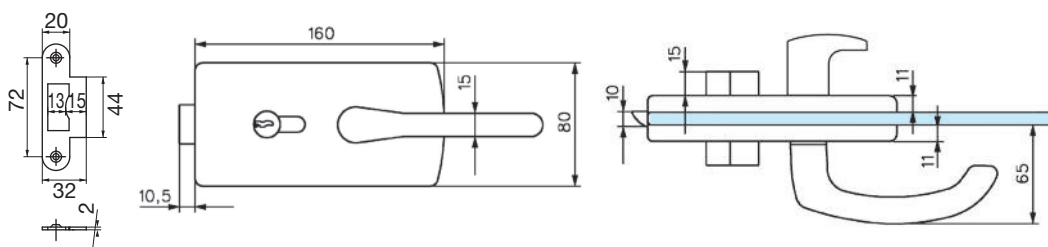

General technical features

- To fit notch 64A
- Reversible
- European profile cylinder (DIN standard 18254)
- Return of latch bolt by key
- For toughened glass doors 8-10 mm thick
- Locked by key with forward motion of latch bolt
- Possibility of combinations with master key
- Supplied with flat keep and 3 keys

Serrure de milieu bec de cane et double béquilles
Latch set with pair of handles

4301.00.0

4301.30.0

4301.31.0

4301.40.0

4301.51.0

4307

Références / References