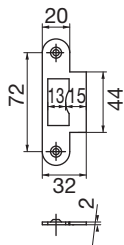

Références / References

Chromé brillant
Bright chromium

Chromé mat
Matt chromium

Doré
Gold plated

Serrure de milieu bec de cane et boutons de manoeuvre
Latch lock with pair of knobs

4311.30.0

4311.31.0

4311.40.0

4312