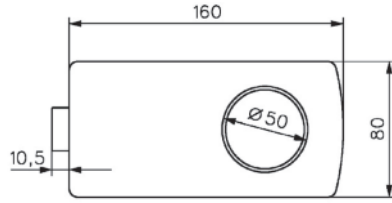

4311

Références / References

Chromé brillant
Bright chromium

Chromé mat
Matt chromium

Doré
Gold plated

Serrure de milieu bec de cane et boutons de manoeuvre
Latch lock with pair of knobs

4311.30.0

4311.31.0

4311.40.0

4312

Références / References

Chromé brillant
Bright chromium

Chromé mat
Matt chromium

Serrure de milieu à cylindre avec une seule béquille intérieure
Lock with euro profile cylinder and lever handle inside only

4312.30.0

4312.31.0