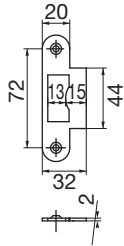

4311

Références / References

Chromé brillant
Bright chromium

Chromé mat
Matt chromium

Doré
Gold plated

Serrure de milieu bec de cane et boutons de manoeuvre
Latch lock with pair of knobs

4311.30.0

4311.31.0

4311.40.0

4312

Références / References

Chromé brillant
Bright chromium

Chromé mat
Matt chromium

Serrure de milieu à cylindre avec une seule béquille intérieure
Lock with euro profile cylinder and lever handle inside only

4312.30.0

4312.31.0