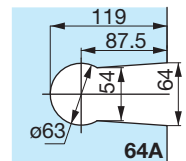

Références / References

Chromé brillant
Bright chromium

Chromé mat
Matt chromium

Doré
Gold plated

Serrure de milieu bec de cane et boutons de manoeuvre
Latch lock with pair of knobs

4311.30.0

4311.31.0

4311.40.0

4312