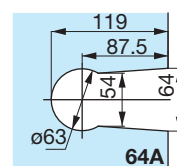

4301

Références / References

Laiton poli
Polished brass

Chromé brillant
Bright chromium

Chromé mat
Matt chromium

Doré
Gold plated

Laqué blanc 9010
Lacquered white RAL 9010

Serrure de milieu bec de cane et double béquilles
Latch set with pair of handles

4301.00.0

4301.30.0

4301.31.0

4301.40.0

4301.51.0

4307

Références / References

Laiton poli
Polished brass

Chromé brillant
Bright chromium

Chromé mat
Matt chromium

Serrure de milieu à cylindre avec béquille intérieure et bouton fixe extérieur, condamnation sans avancement du pêne
Lock with euro profile cylinder, lever handle inside and fixed knob outside, without forward motion of latch bolt

4307.00.0

4307.30.0

4307.31.0